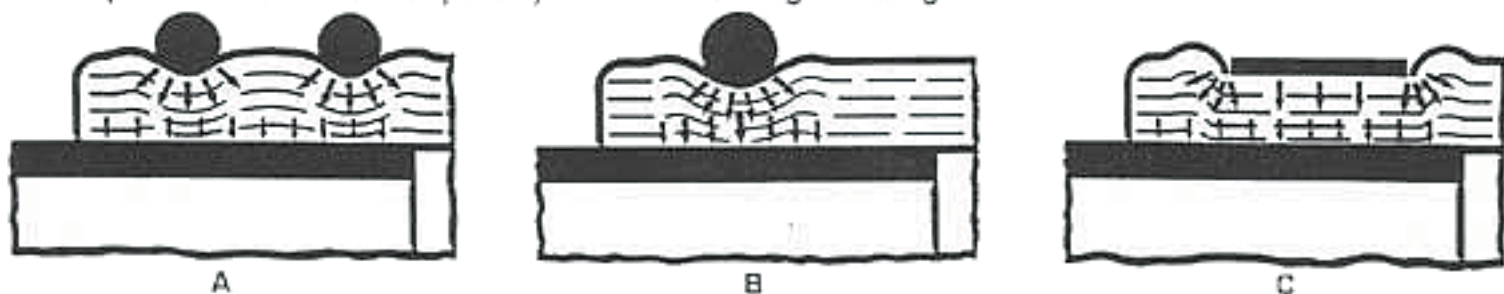

## SCREW TYPE HOSE CLAMPS

To fit flexible hoses subject to high pressure

## Why Double Wire Clamps?

JEPPE hose clamps are made out of a double strand steel wire with high resistance; they are coated with a preservative zinc coating which ensures a practically unlimited durability.

In comparison with other clamps they have the following advantages:

The stress on the plastic or rubber hose caused by the double strand EMWARD clamps is obviously lower - though the clamping action is the same - than the one caused by single wire clamps; in fact, the radial load is distributed over a wider surface of the hose [see pictures A and B]. Furthermore, the roundness of the wire of which the EMWARD clamps are made allows the cutting action, when compared with the one produced by the regular boot clamps [see pictures A and C], to be much lower. It ensures a longer durability of the flexible hoses and a higher resistance to blow-off.