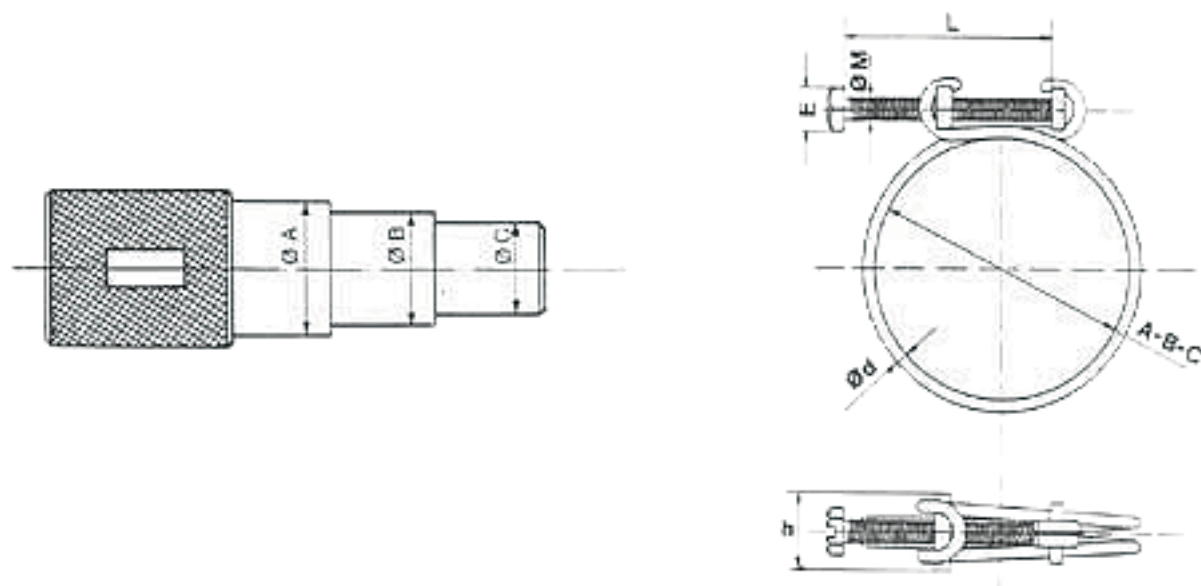

## SCREW TYPE HOSE CLAMPS

To fit flexible hoses subject to high pressure

## Why Double Wire Clamps?

JEPPE hose clamps are made out of a double strand steel wire with high resistance; they are coated with a preservative zinc coating which ensures a practically unlimited durability.

In comparison with other clamps they have the following advantages:

The stress on the plastic or rubber hose caused by the double strand EMWARD clamps is obviously lower - though the clamping action is the same - than the one caused by single wire clamps; in fact, the radial load is distributed over a wider surface of the hose [see pictures A and B]. Furthermore, the roundness of the wire of which the EMWARD clamps are made allows the cutting action, when compared with the one produced by the regular boot clamps [see pictures A and C], to be much lower. It ensures a longer durability of the flexible hoses and a higher resistance to blow-off.